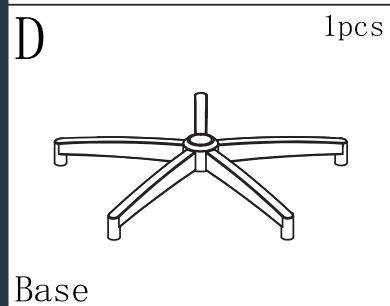

Ergo Office Chair Architect 5.0

Instruction Manual

iiglo®

Ergo Office Chair Architect 5.0

Instruction Manual

iiglo®

G	1pc	H	1pc	I	1pc	4	2pcs
							
Headrest		Parts		Parts		Screw	6X30