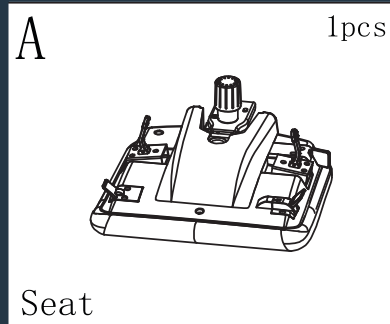

Ergo Office Chair Architect 5.0

Instruction Manual

iiglo®

Ergo Office Chair Architect 5.0

Instruction Manual

iiglo®

G	1pc	H	1pc	I	1pc	4	2pcs
							
Headrest		Parts		Parts		Screw	6X30