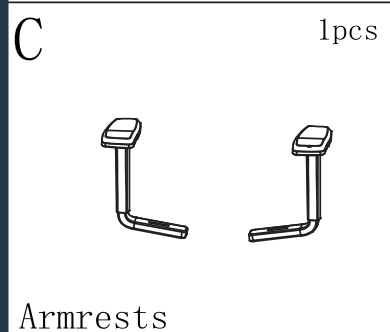

Ergo Office Chair Architect 5.0

Instruction Manual

iiglo®

Ergo Office Chair Architect 5.0

Instruction Manual

iiglo®

G	1pc	H	1pc	I	1pc	4	2pcs
							
Headrest		Parts		Parts		Screw	6X30