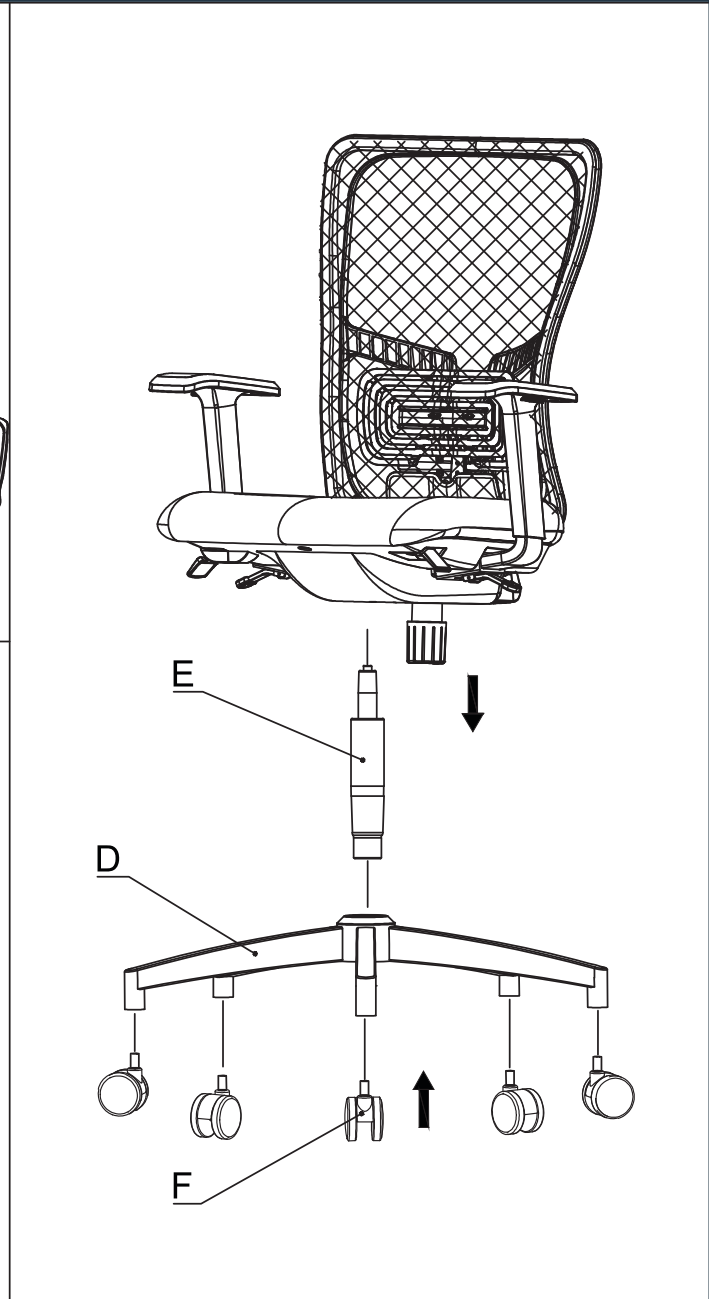

Ergo Office Chair Architect 5.0

Instruction Manual

iiglo®

Ergo Office Chair Architect 5.0

Instruction Manual

iiglo®

G	1pc	H	1pc	I	1pc	4	2pcs
							
Headrest		Parts		Parts		Screw	6X30