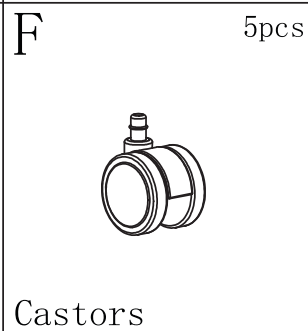

Ergo Office Chair Architect 5.0

Instruction Manual

iiglo®

Ergo Office Chair Architect 5.0

Instruction Manual

iiglo®

G	1pc	H	1pc	I	1pc	4	2pcs
							
Headrest		Parts		Parts		Screw	6X30