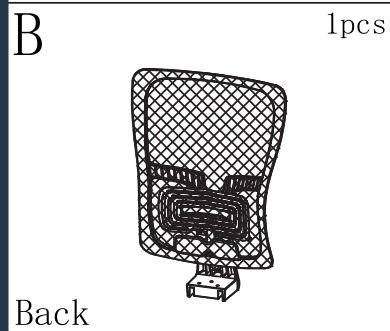

Ergo Office Chair Architect 5.0

Instruction Manual

iiglo®

Ergo Office Chair Architect 5.0

Instruction Manual

iiglo®

G	1pc	H	1pc	I	1pc	4	2pcs
							
Headrest		Parts		Parts		Screw	6X30