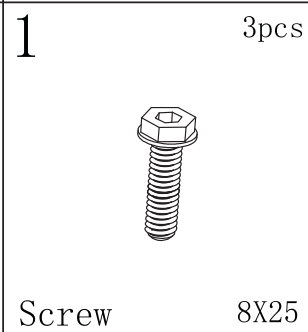

Ergo Office Chair Architect 5.0

Instruction Manual

iiglo®

Ergo Office Chair Architect 5.0

Instruction Manual

iiglo®

G	1pc	H	1pc	I	1pc	4	2pcs
							
Headrest		Parts		Parts		Screw	6X30