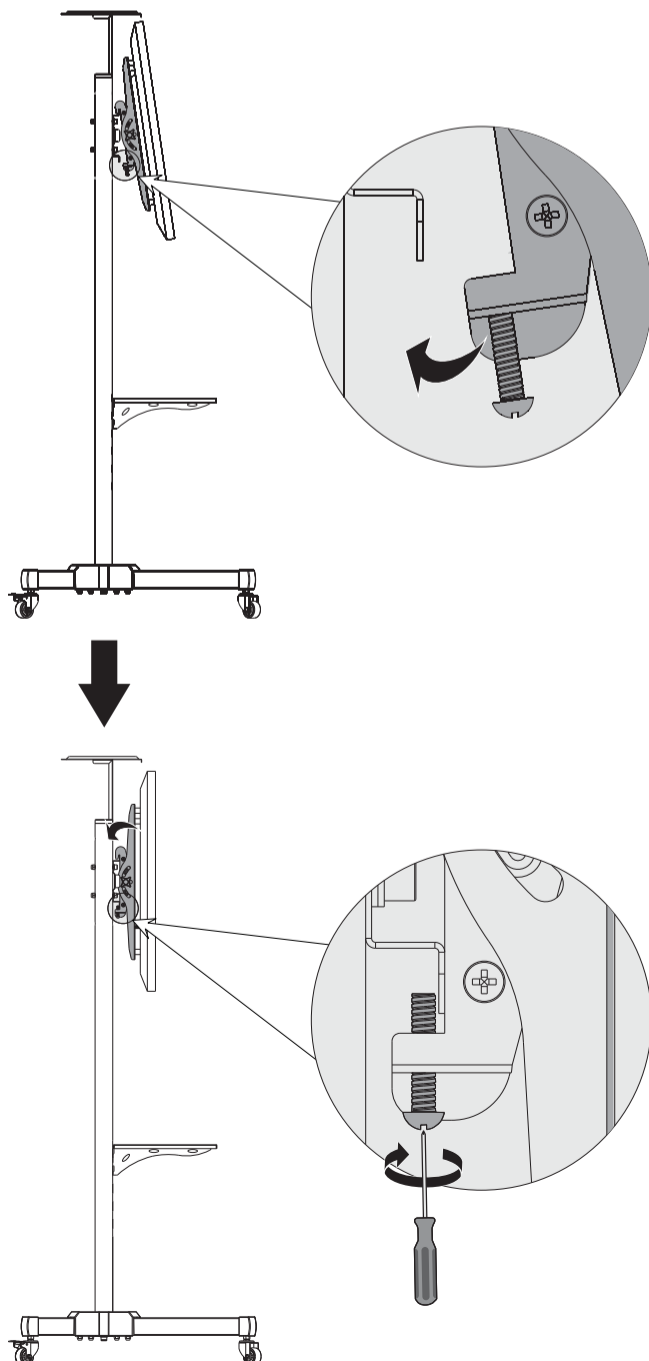

# TV Floor Stand with Wheels

Installation Manual

iiglo®

Imported by iiglo, Østre Kullerød 4 | N-3241 Sandefjord, Norway | [www.iiglo.com](http://www.iiglo.com) | Made in China

7

8